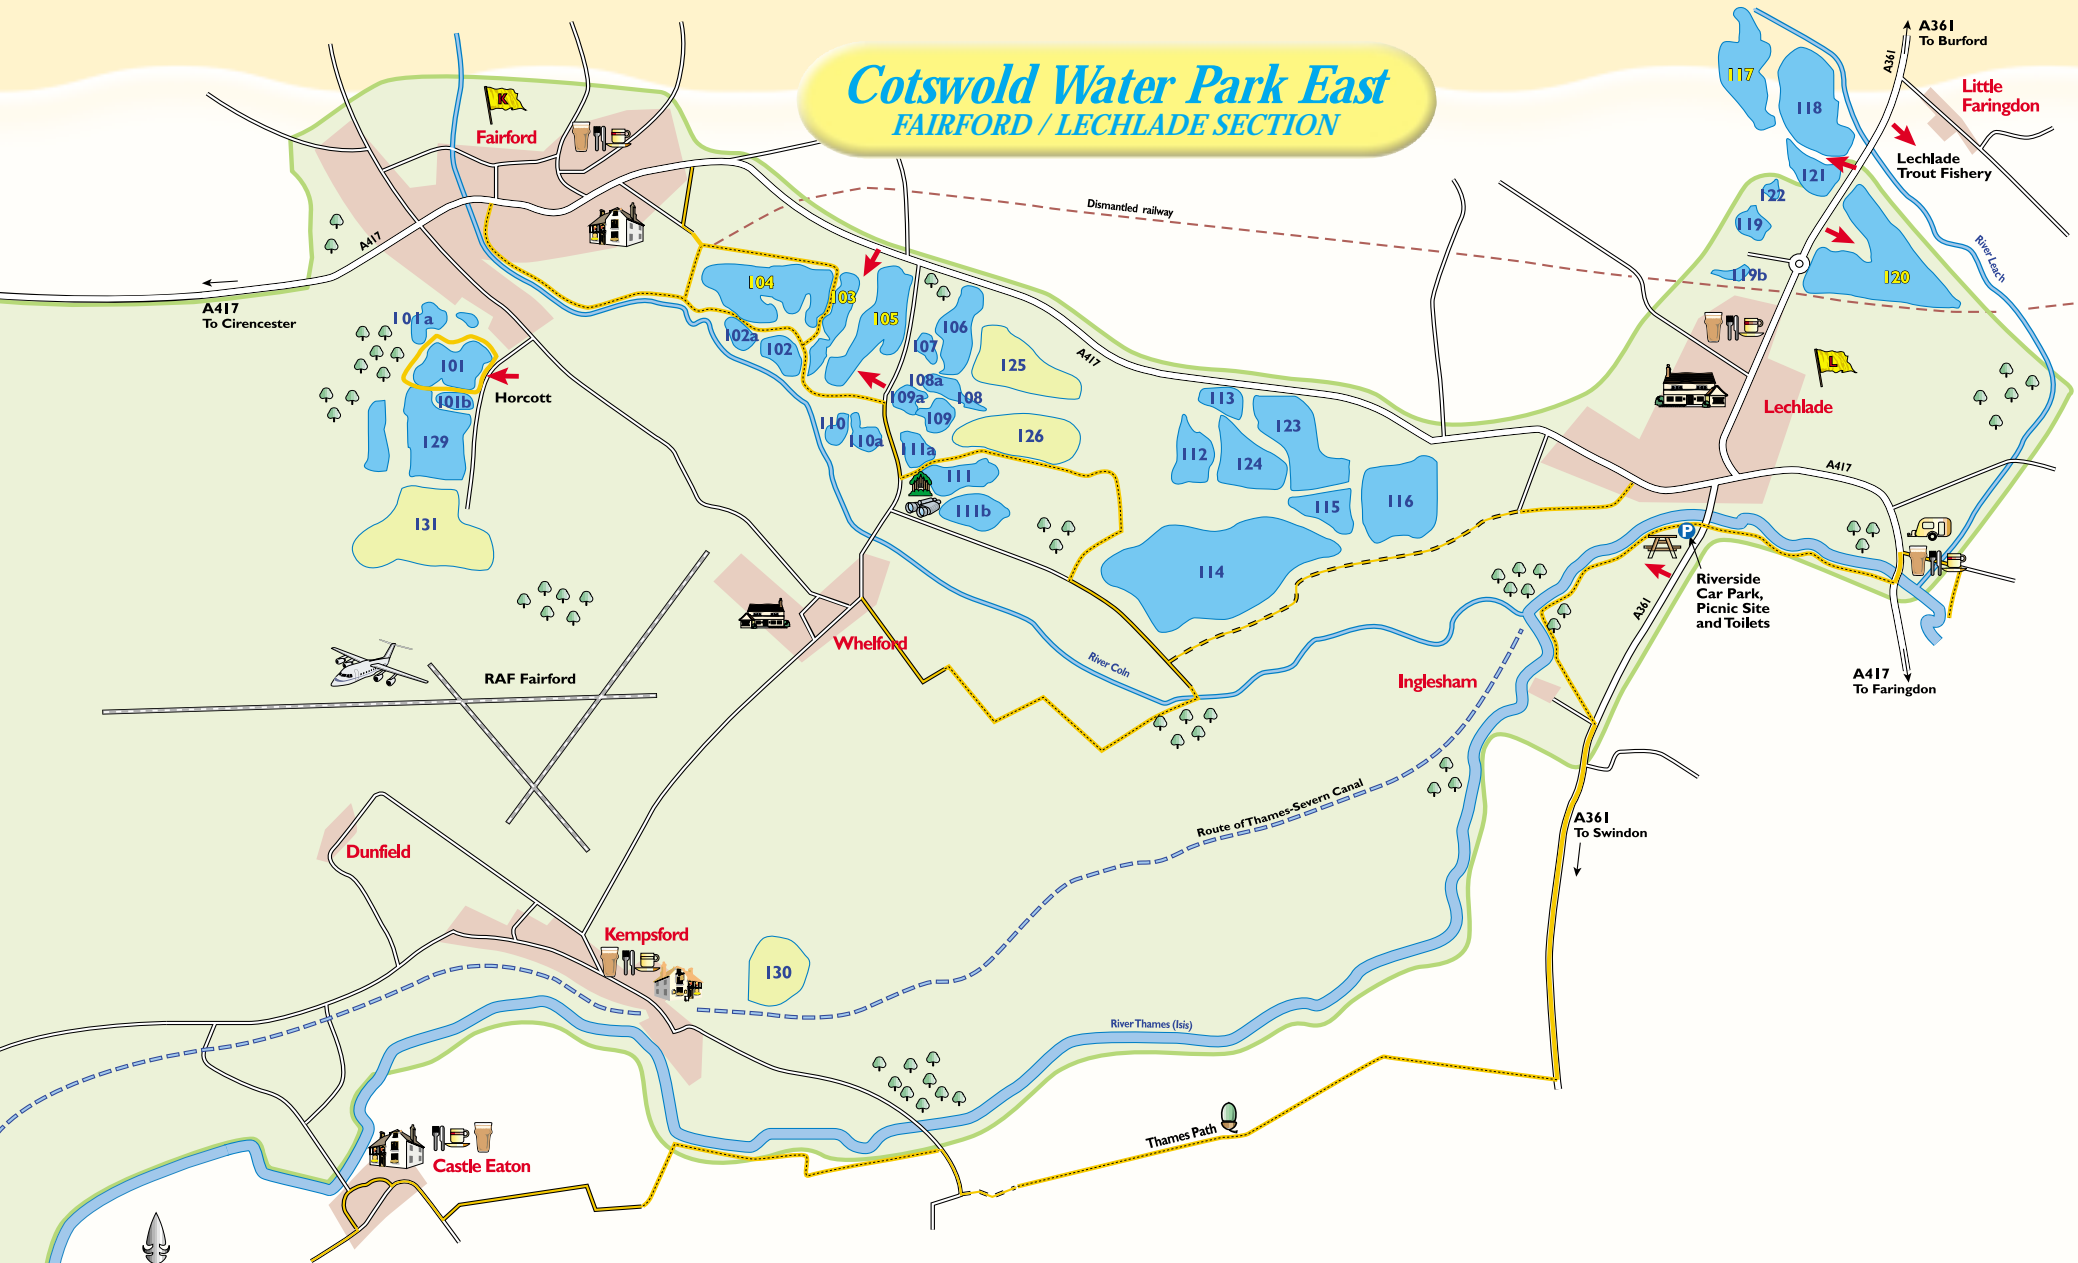

Cotswold Water Park East

FAIRFORD / LECHLADE SECTION

North

- Walking Routes
- Public Footpaths
- Sections of Walk on Roads or Tracks